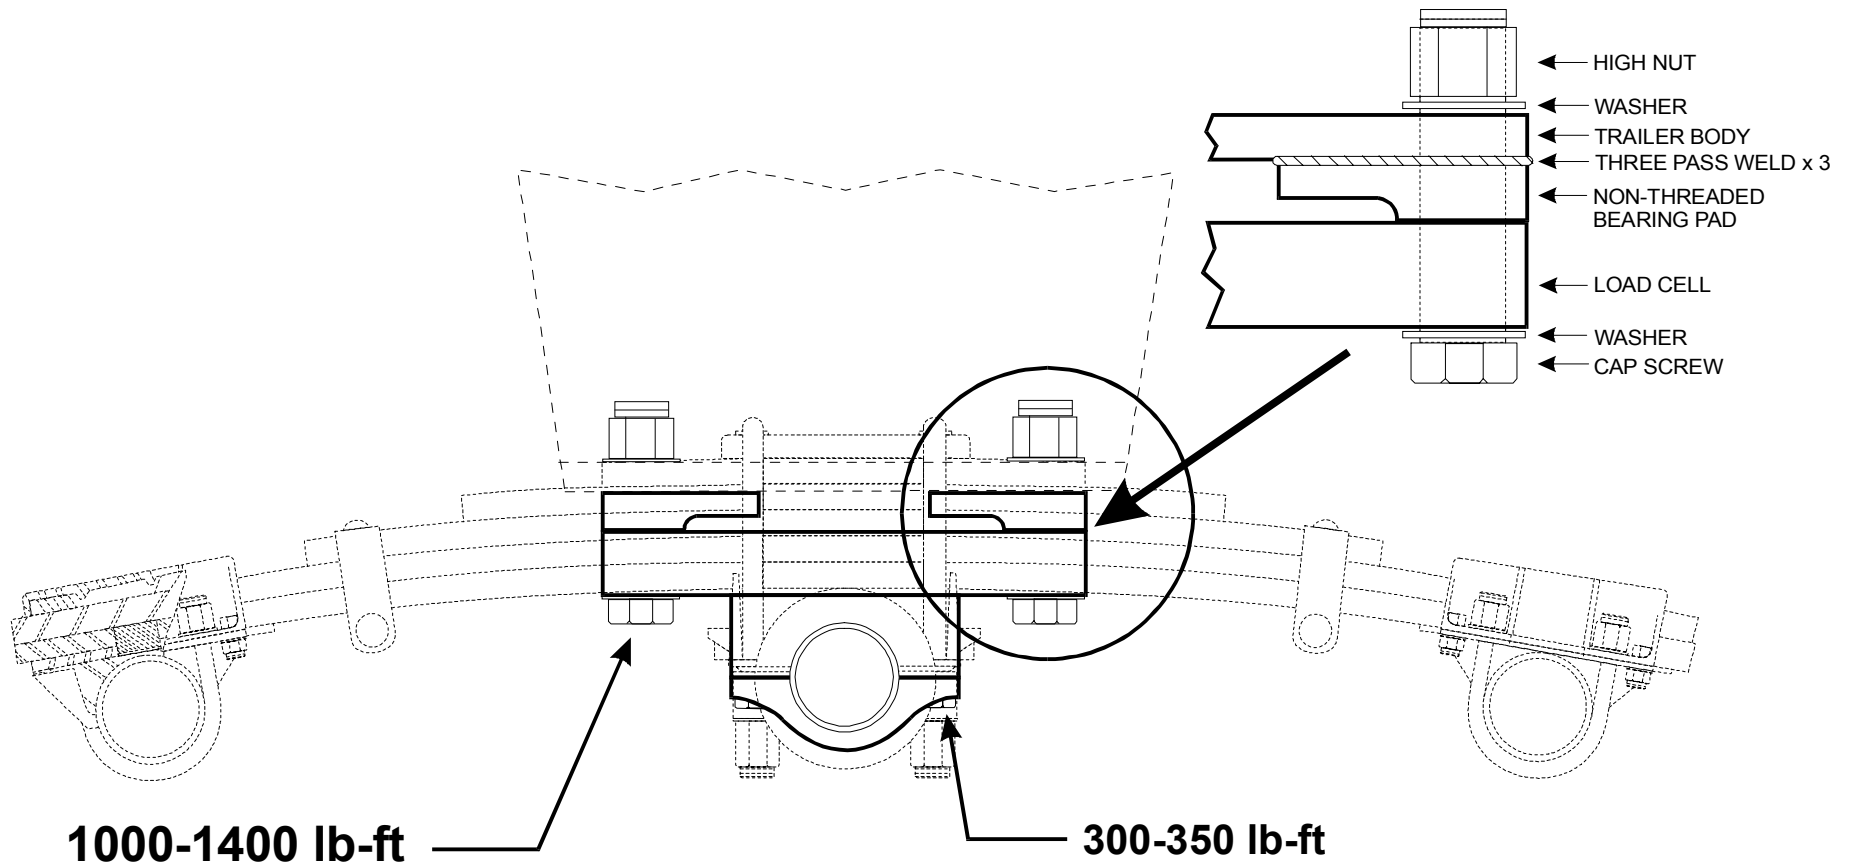

H46 – SINGLE POINT LOAD CELL INSTALLATION OVERVIEW

H46 THROUGH-HOLE MOUNTING KIT
(SINGLE POINT)