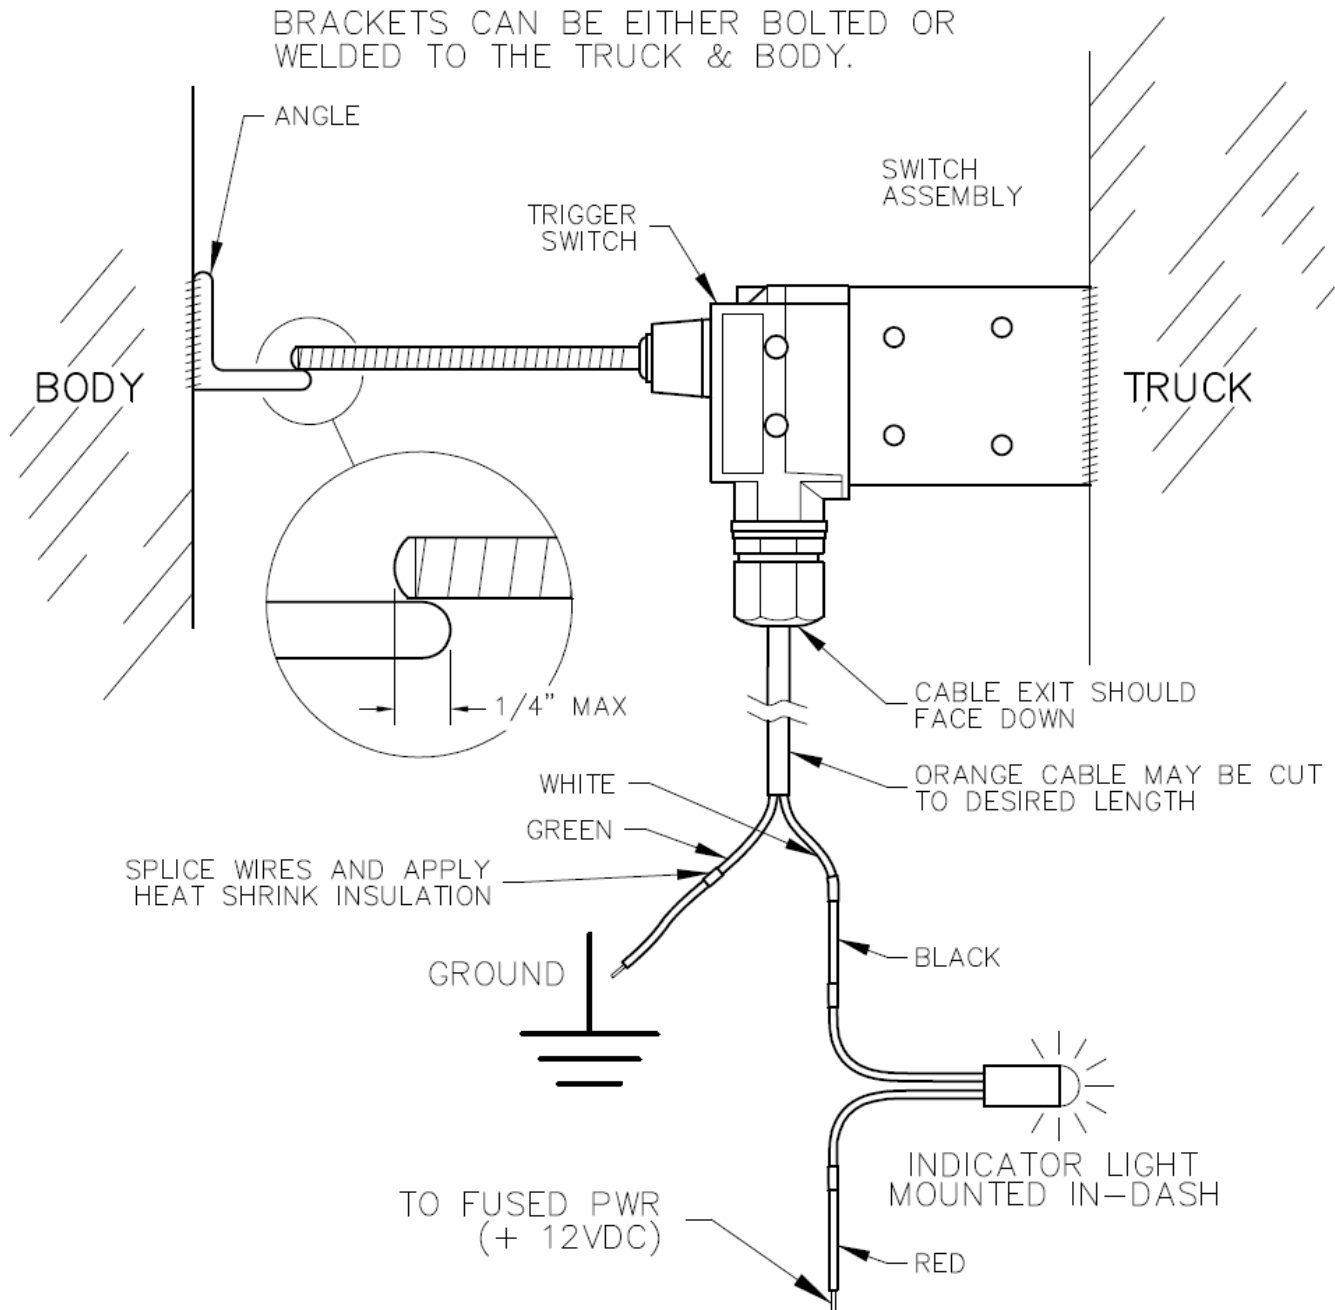

TECHNICAL BULLETIN

1-800-237-0022

WEIGH POINT INDICATOR KIT

PART NO. 59-30036-002 / -003

INDICATOR LIGHT SHOULD COME ON WHEN THE BODY IS AT THE SUGGESTED WEIGH HEIGHT FOR YOUR APPLICATION.