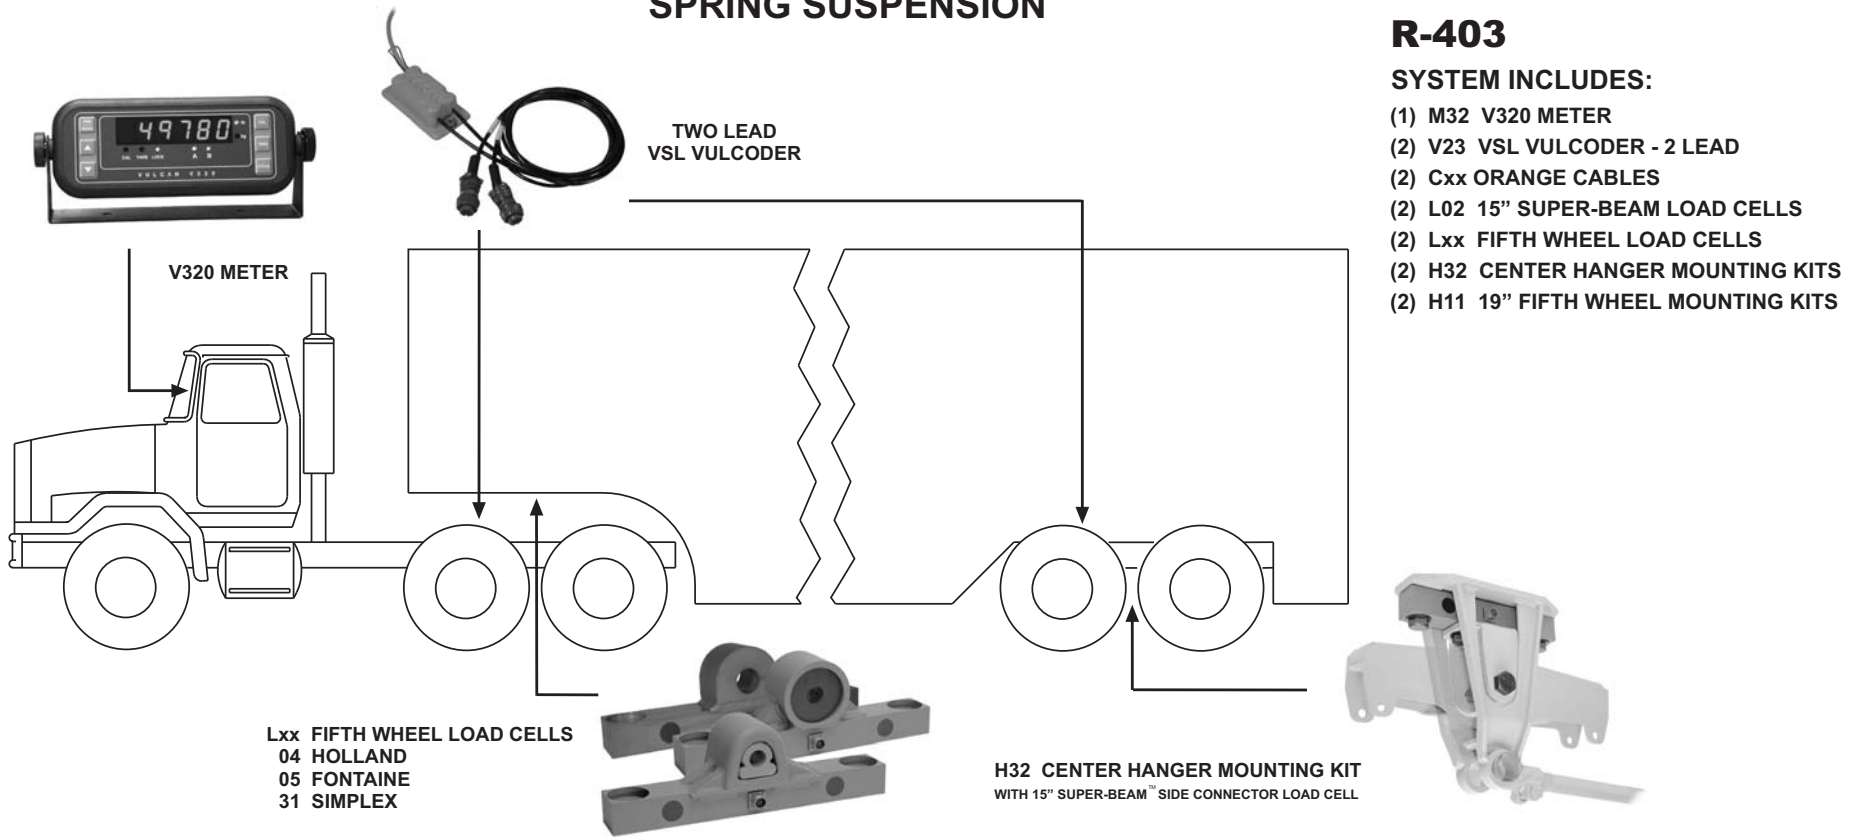

TRANSFER VEHICLE SCALE SYSTEM

SPRING SUSPENSION

The Vulcan transfer vehicle scale system provides the most accurate and reliable system available for transfer vehicles. Vulcan fifth wheel load cells plus a unique center hanger mounting kit and Super-Beam load cell design provide the best performance available. Rugged, all-digital Vulcan air sensors are also available if the truck and/or trailer utilizes an air suspension instead of spring suspensions. Vulcan VSL electronics allow unlimited mixing of trucks and trailers without any adjustment. Options are available to provide weight information to loaders or scoreboards in the transfer station.