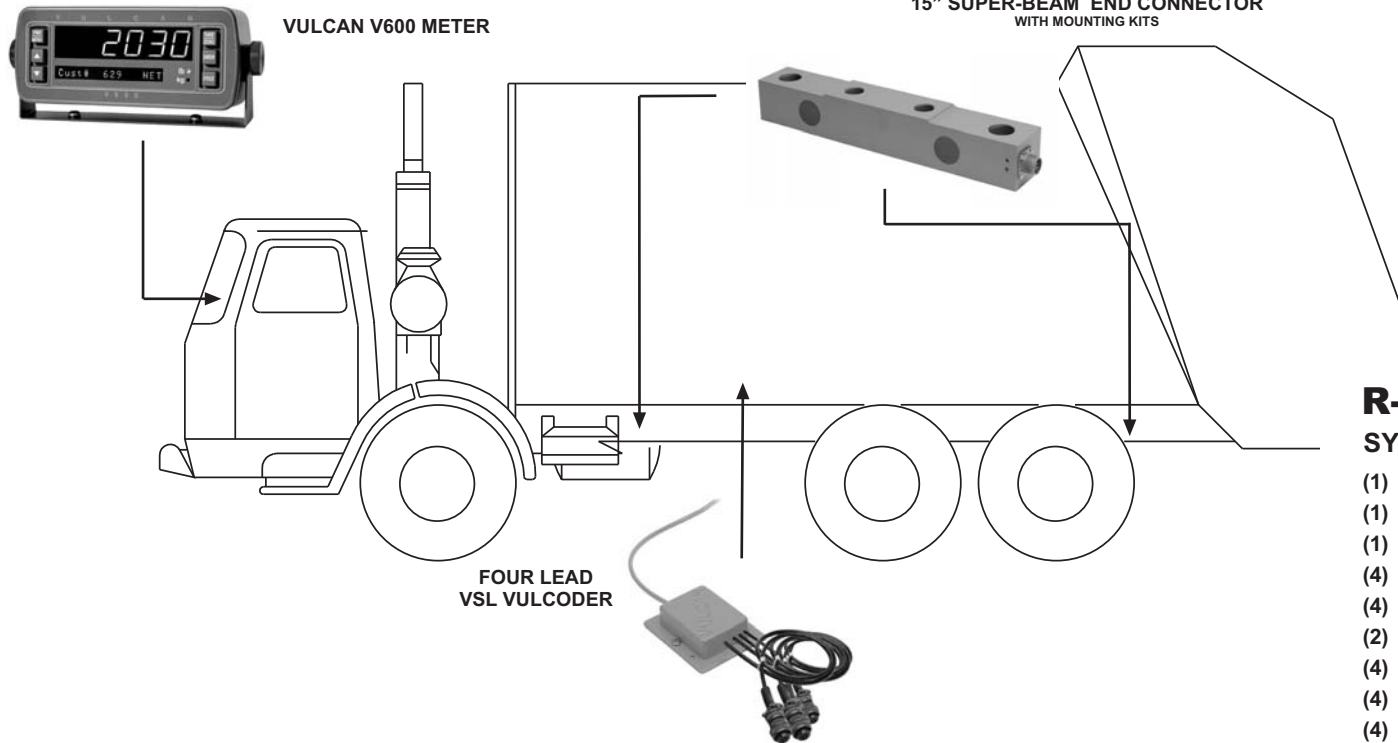

FIXED REFUSE BODY SCALE SYSTEM (4 CELL)

WITH MOUNTING BRACKETS

R-216B

SYSTEM INCLUDES:

- (1) M60 V600 METER
- (1) V24 VSL VULCODER - 4 LEAD
- (1) C01 CABLE, 40' ORANFLEX
- (4) L01 15" SUPER-BEAMS - END CONNECTOR
- (4) H01 15" SUPER-BEAM MOUNTING KITS
- (2) H02 15" SUPER-BEAM SPRING KITS
- (4) H05 BODY FRAME BRACKET
- (4) H06 TRUCK FRAME BRACKET
- (4) H08 FASTNER KIT

The Vulcan fixed refuse 4-cell body scale system with mounting brackets is designed to work with all refuse bodies that are fix mounted and do not tip to dump or service. The scale system measures gross vehicle, net payload and individual commercial pick-up weights.