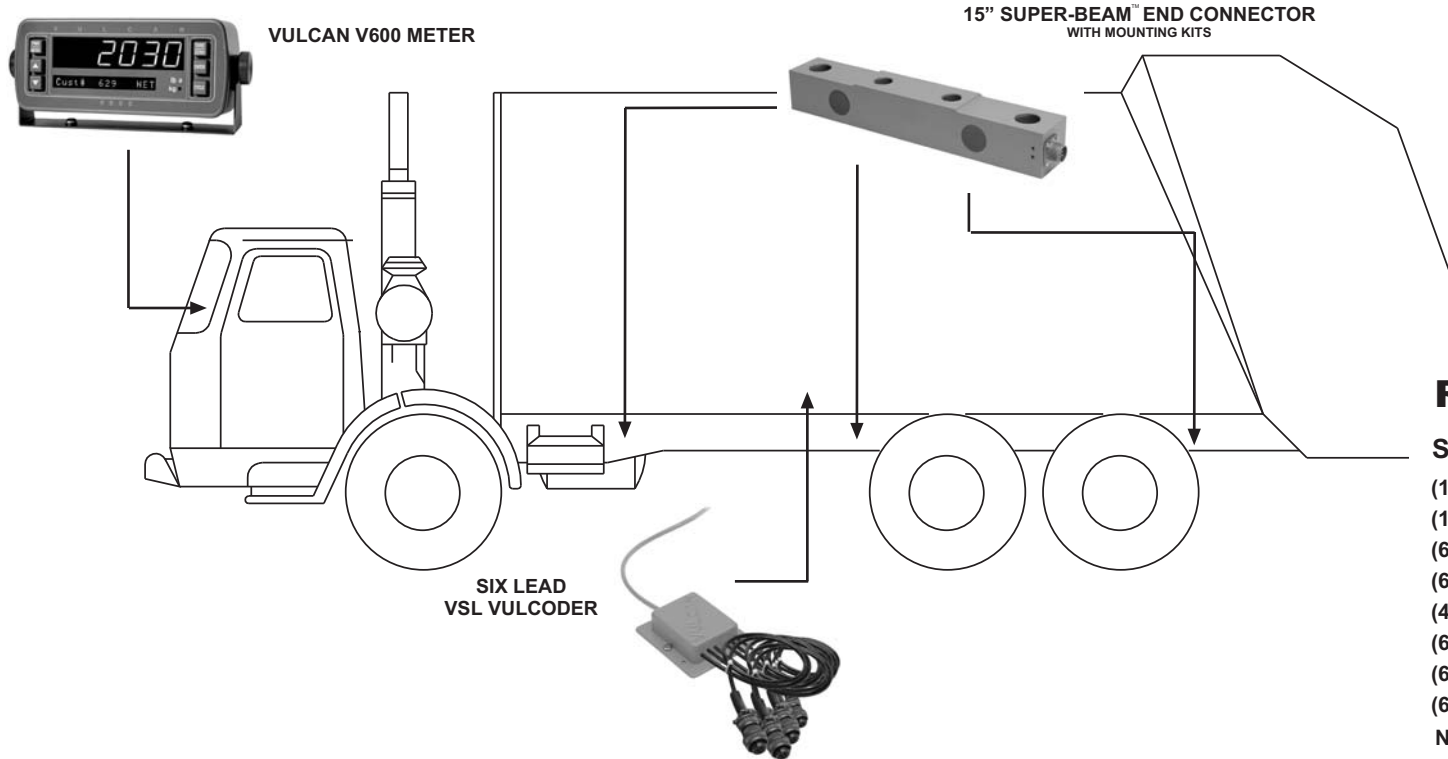

FIXED REFUSE BODY SCALE SYSTEM (6 CELL)

WITH MOUNTING BRACKETS (EXCEPT LEACH)

R-206B

SYSTEM INCLUDES:

- (1) M60 V600 METER
- (1) V25 VSL VULCODER - 6 LEAD
- (6) L01 15" SUPER-BEAMS - END CONNECTOR
- (6) H01 15" SUPER-BEAM MOUNTING KITS
- (4) H02 15" SUPER-BEAM SPRING KITS
- (6) H05 BODY FRAME BRACKET
- (6) H06 TRUCK FRAME BRACKET
- (6) H08 FASTNER KIT

NOTE: For a Leach 6-cell fixed body scale system refer to application note R-206L

The Vulcan fixed refuse 6-cell body scale system with mounting brackets is designed to work with all refuse bodies that are fix mounted and do not tip to dump or service. The scale system measures gross vehicle, net payload and individual commercial pick-up weights.