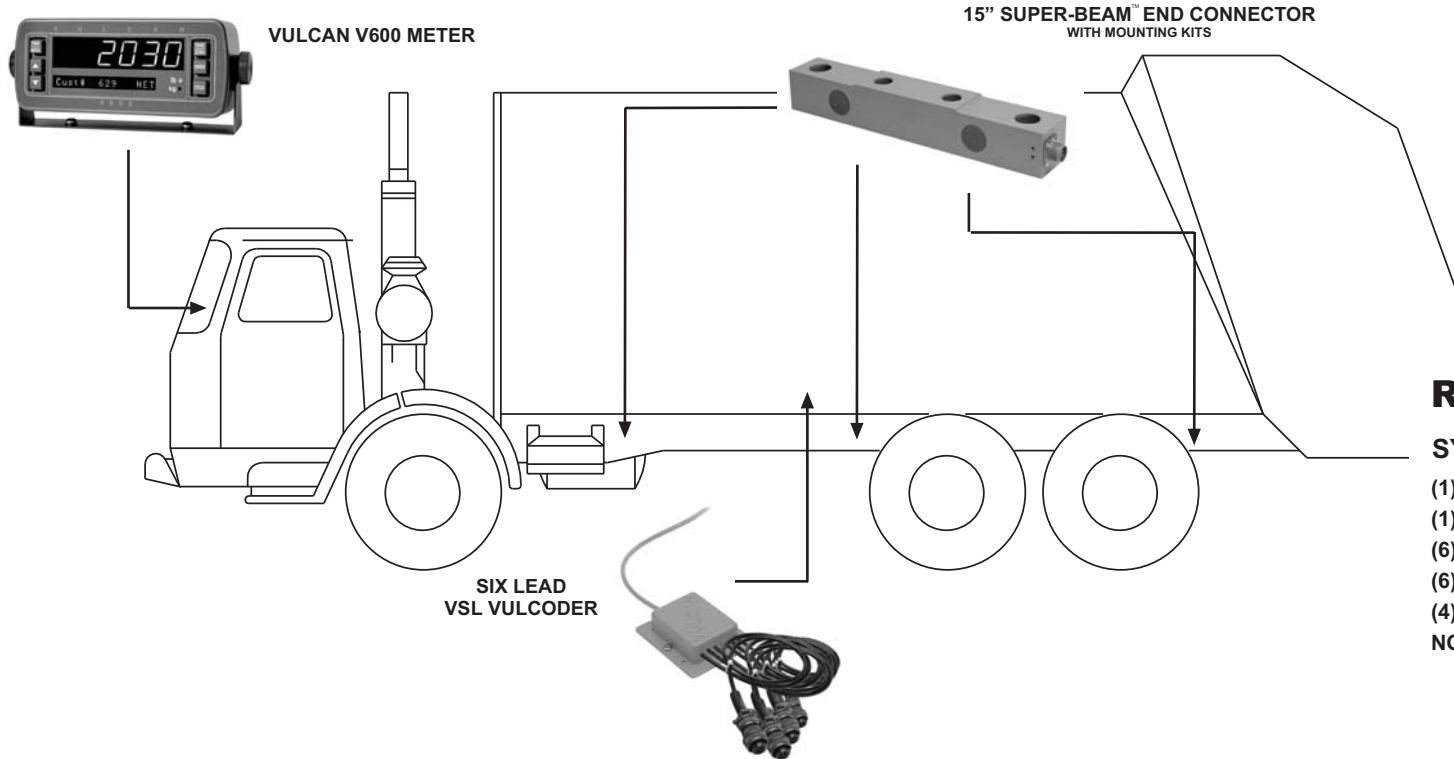

FIXED REFUSE BODY SCALE SYSTEM (6 CELL)

WITHOUT MOUNTING BRACKETS

R-206

SYSTEM INCLUDES:

- (1) M60 V600 METER
- (1) V25 VSL VULCODER - 6 LEAD
- (6) L01 15" SUPER-BEAMS - END CONNECTOR
- (6) H01 15" SUPER-BEAM MOUNTING KITS
- (4) H02 15" SUPER-BEAM SPRING KITS

NOTE: Does NOT include body brackets, truck frame brackets and fasteners required for installation

The Vulcan fixed refuse 6-cell body scale system without mounting brackets is designed to work with all refuse bodies that are fix mounted and do not tip to dump or service. The scale system measures gross vehicle, net payload and individual commercial pick-up weights.