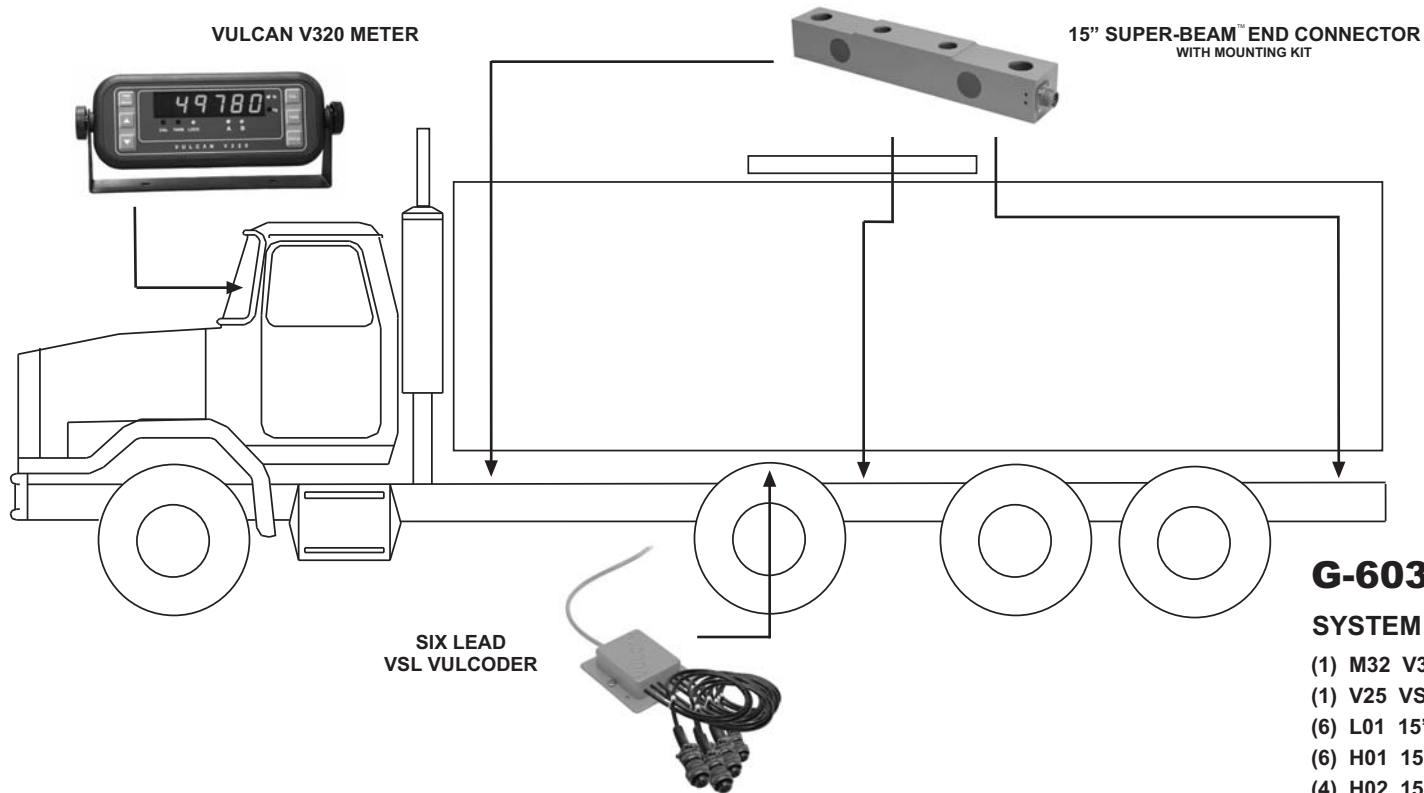

BULK CARRIER SCALE SYSTEM

G-603

SYSTEM INCLUDES:

- (1) M32 V320 METER
- (1) V25 VSL VULCODER - 6 LEAD
- (6) L01 15" SUPER-BEAMS - END CONNECTOR
- (6) H01 15" SUPER-BEAM MOUNTING KITS
- (4) H02 15" SUPER-BEAM SPRING KITS

NOTE: Does NOT include body brackets, truck frame brackets and fasteners required for installation

VULCAN[®]
ON-BOARD SCALES
800 237-0022
www.vulcanscales.com

The Vulcan fixed body bulk carrier scale system is designed for fix mounted bulk carrier configurations such as solo tankers. The scale system measures gross vehicle and net payload weights, using proven technology to give you the reliability and accuracy you expect.