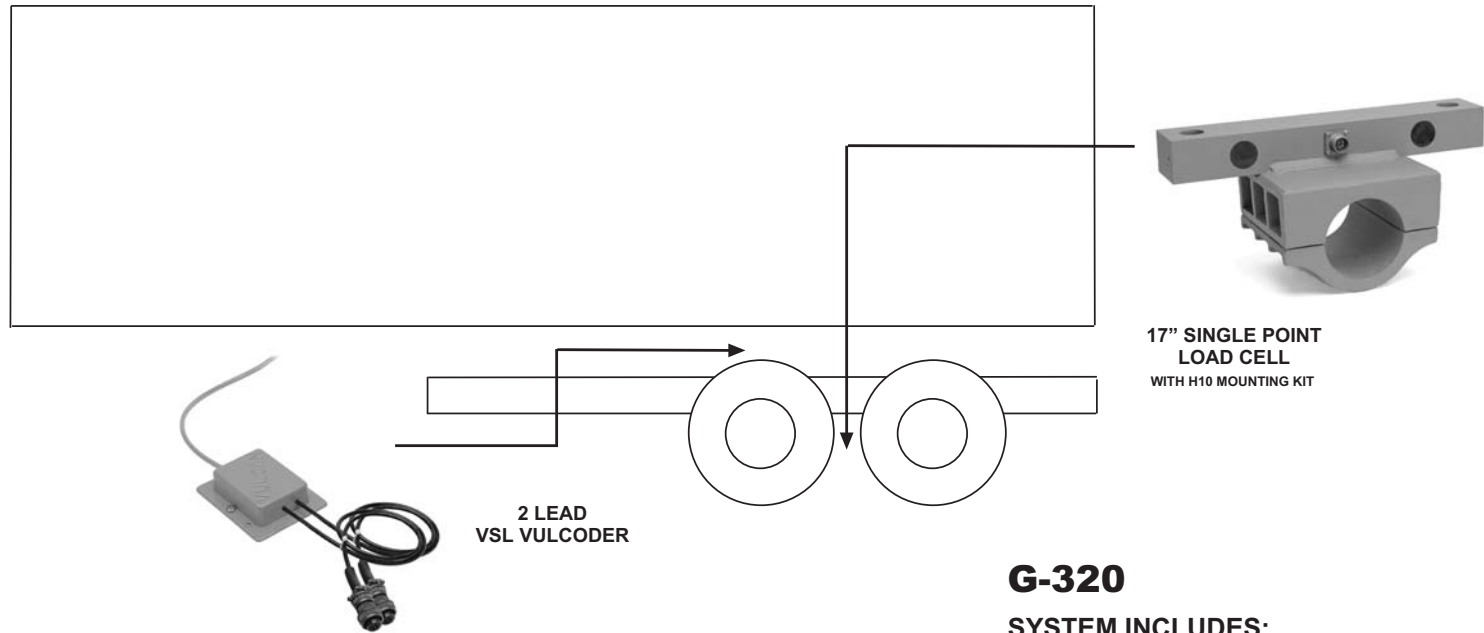

# TRAILER ONLY SCALE SYSTEM

## SINGLE POINT SUSPENSION

### G-320

#### SYSTEM INCLUDES:

- (1) V23 VSL VULCODER - 2 LEAD
- (1) Cxx ORANGE CABLE
- (2) L03 17" SINGLE POINT LOAD CELLS
- (2) H10 17" SHEAR BEAM MOUNTING KITS

The Vulcan L03 single point trailer scale system provides the most accurate method for obtaining axle and/or payload weights on trailers with single point suspensions. This Vulcan system is the industry standard for scaling single point suspension trailers. Vulcan VSL electronics allow your trailer to drop and hook to any tractor with Vulcan VSL electronics to provide total payload weight.