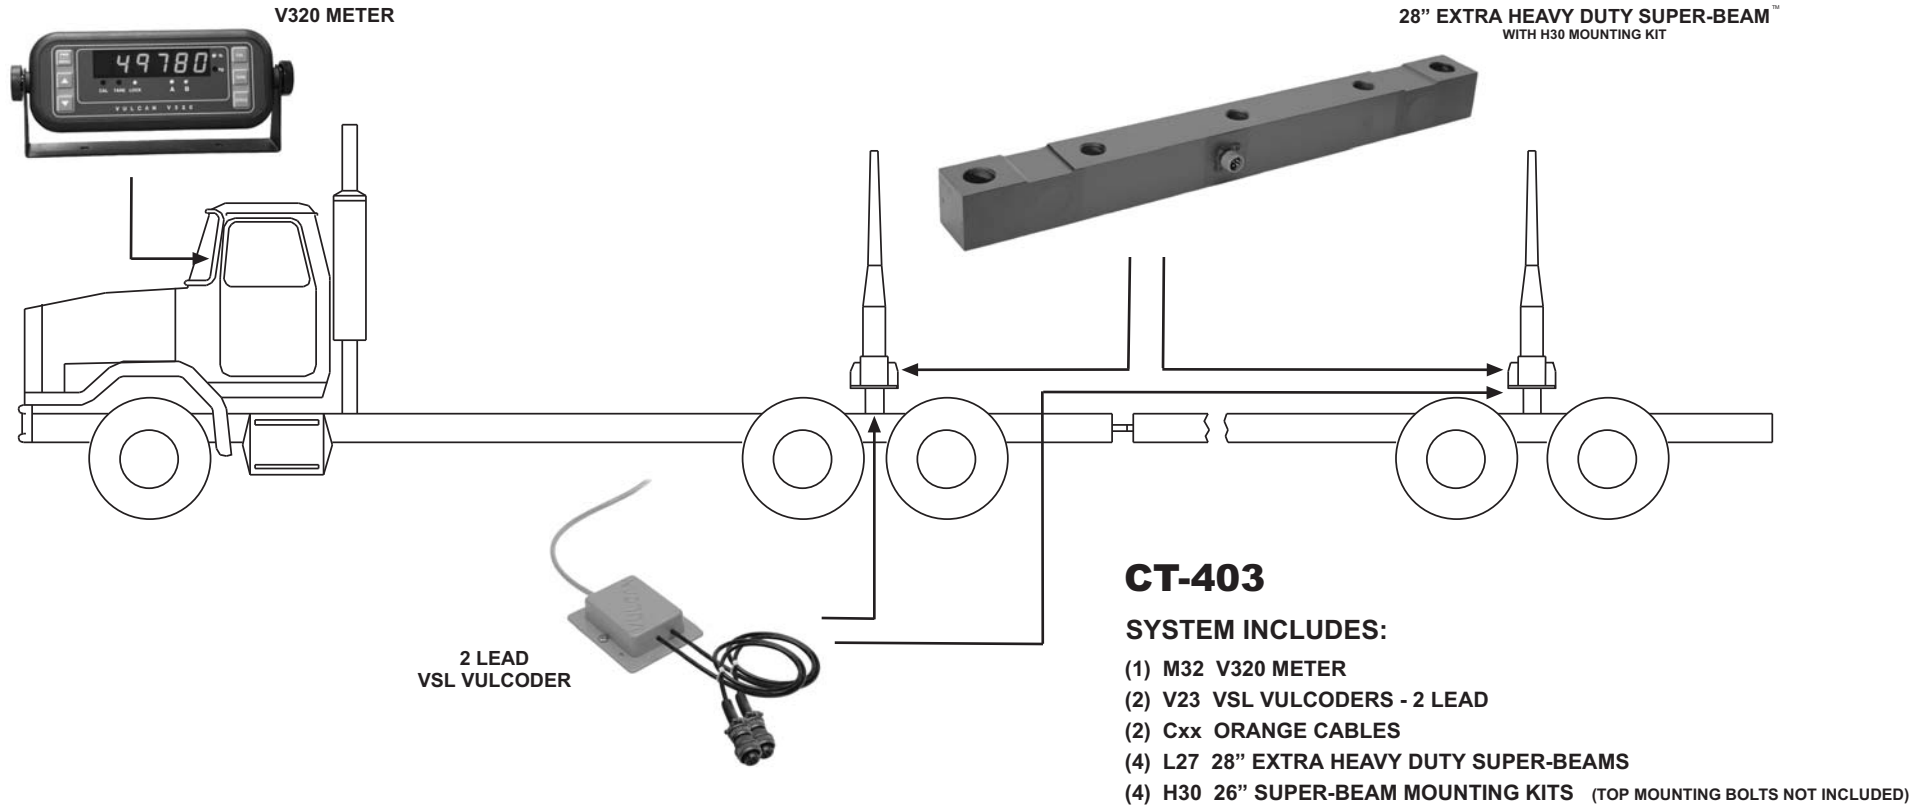

# EXTREME LOGGER SCALE SYSTEM

## V300 ELECTRONICS

The Vulcan extreme long logger scale system uses proven technology to give you the reliability and accuracy you expect. Vulcan L27 28" Extra Heavy Duty Super-Beam load cells are the established standard for excellence in the logging industry. Vulcan VSL electronics allows unlimited mixing of trucks and trailers without any adjustment.