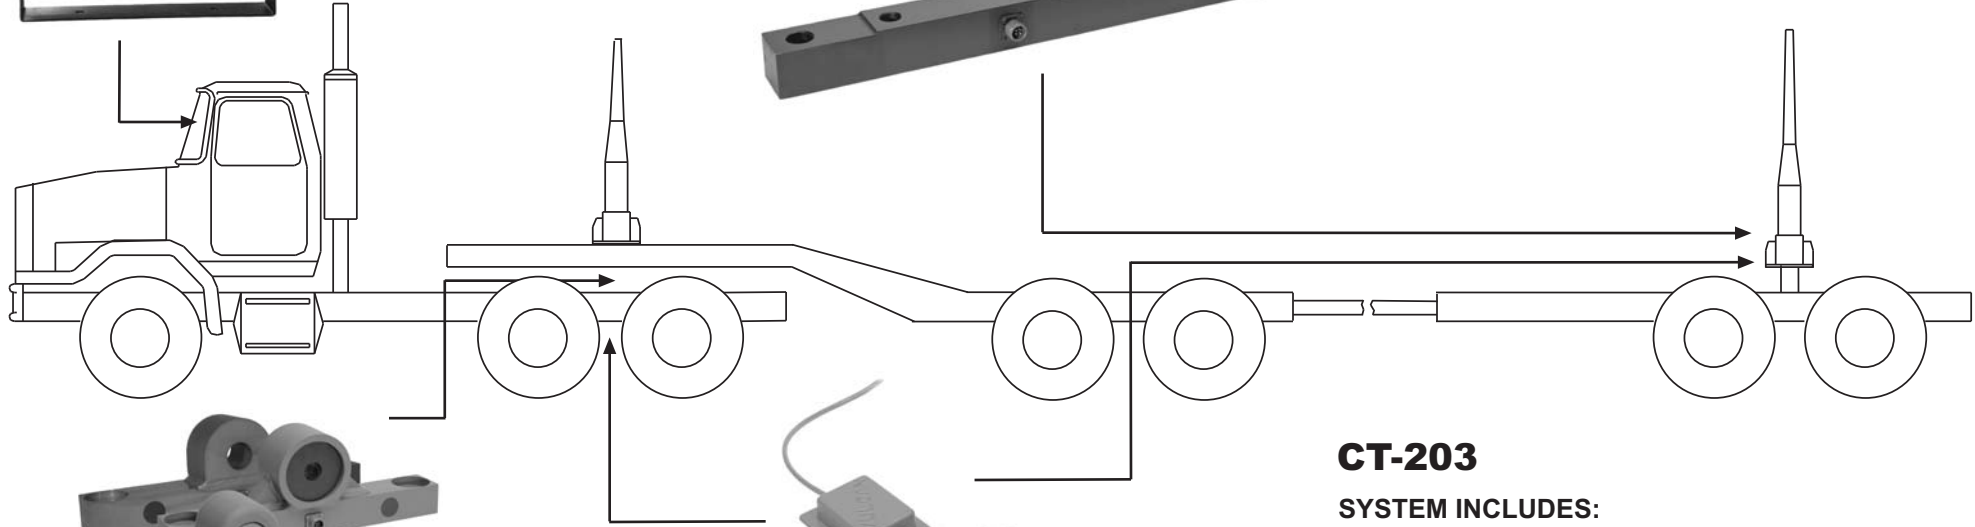

JEEP LOGGER SCALE SYSTEM

V300 ELECTRONICS

26" HEAVY DUTY SUPER-BEAM™
WITH H13 MOUNTING KIT

V320 METER

Lxx FIFTH WHEEL LOAD CELL
04 HOLLAND (3500 SERIES)
05 FONTAINE (FONTAINE 5000)
31 SIMPLEX (SIMPLEX II)
WITH H11 MOUNTING KIT

2 LEAD
VSL VULCODER

CT-203

SYSTEM INCLUDES:

- (1) M32 V320 METER
- (2) V23 VSL VULCODERS - 2 LEAD
- (2) Cxx ORANGE CABLES
- (2) Lxx FIFTH WHEEL LOAD CELLS
- (2) L11 26" HEAVY DUTY SUPER-BEAMS
- (2) H13 26" SUPER-BEAM MOUNTING KITS
- (2) H11 19" FIFTH WHEEL MOUNTING KITS

REPRESENTED BY:

The Vulcan jeep logger scale system uses proven technology to give you the reliability and accuracy you expect. Vulcan L11 26" Heavy Duty Super-Beam and fifth wheel load cells are the established standards for excellence in the logging industry. Vulcan VSL electronics allow unlimited mixing of tractors and trailers without any adjustments.